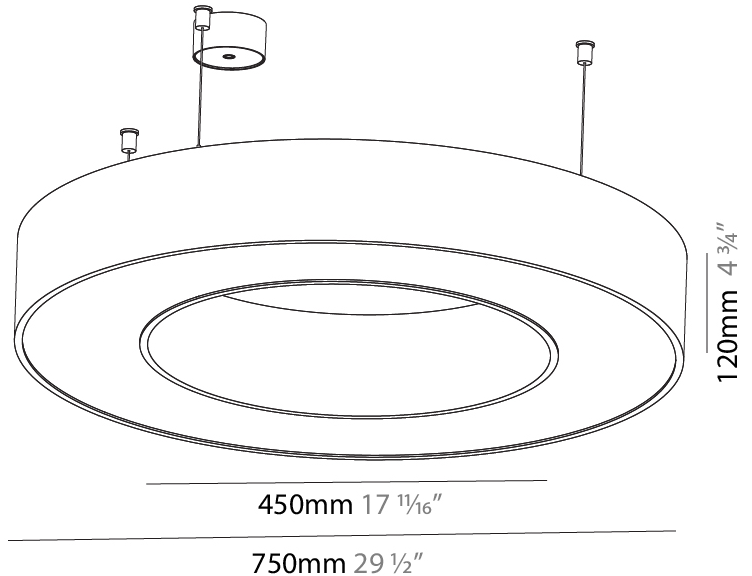

GENERAL

Series: Glorious
Subseries: Glorious
Brand: Prolight
Division: Architectural
Mounting Type: Suspension
Mounting Location: Ceiling
Subcategory: Ambient

PHYSICAL

Shape: Round
Diameter (mm): 750
Diameter (in): 29 1/2
Height (mm): 120
Height (in): 4 3/4
Max. Overall Height (mm): 2120
Max. Overall Height (in): 83 7/16
Light Distribution: Direct
Weight (kg): 7.062
Weight (lbs): 15.56
Diffuser: [PMMA - Opal or Micro-Prism](#)
Fixture Finish: [SSR / BKV / CWI / CRY / HAB / UFT / ITA / RUA / FTG / MYG / LOD / PUS / FRO / FUP / KIA / POP / BLS / SPG / MEY / GOH / GUM / CHC / COM / ABZ / JAG / OBR / MOS / ROR](#)
Fixture Material: Aluminum

ELECTRICAL

Lamp Type: LED (Zhaga Standard)
Input Wattage (W): 30
Total Output Wattage (W): 24 / 19.2 (3500K)
Dimming: [Non-Dimming / Phase Dimming (120Vac only) / 0-10V Dimming](#)
Driver Included: Yes
Driver Location: Integrated
Driver Type: Constant Current
Driver Class: Class 2
Input Voltage (V): 120 - 277
Constant Current (MA): 350 / 600 (3500K)

LED

Color Temperature (°K): [3000 / 3500 / 4000](#)
Max. Delivered Lumen (lm): 2770 / 2862 / 2920
CRI: >80 CRI
Efficiency (%): 65
Lamp Life (hrs): 50000

OPTICAL

RATINGS AND CERTIFICATIONS

Certified By: Certified for North American Standards
IP rating: IP20