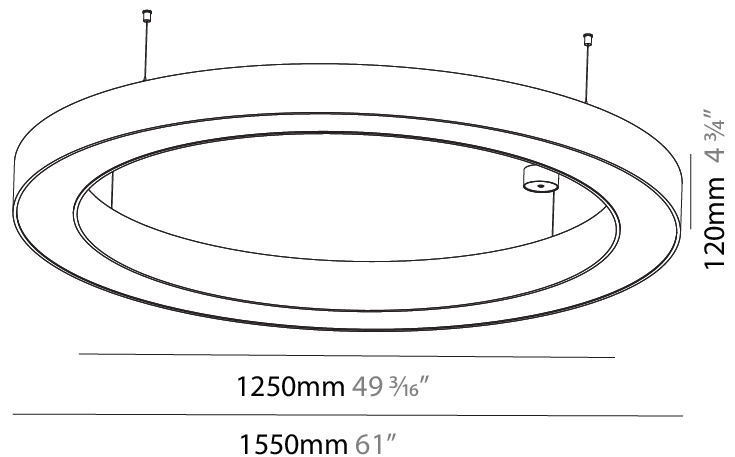

GENERAL

Series: Glorious
Subseries: Glorious
Brand: Prolicht
Division: Architectural
Mounting Type: Suspension
Mounting Location: Ceiling
Subcategory: Ambient

PHYSICAL

Shape: Round
Diameter (mm): 1550
Diameter (in): 61
Height (mm): 120
Height (in): 4 ¾
Max. Overall Height (mm): 2120
Max. Overall Height (in): 83 ⅞
Light Distribution: Direct / Indirect
Weight (kg): 16.737
Weight (lbs): 36.90
Diffuser: PMMA - Opal or Micro-Prism
Fixture Finish: SSR / BKV / CWI / CRY / HAB / UFT / ITA / RUA / FTG / MYG / LOD / PUS / FRO / FUP / KIA / POP / BLS / SPG / MEY / GOH / GUM / CHC / COM / ABZ / JAG / OBR / MOS / ROR
Fixture Material: Aluminum

ELECTRICAL

Lamp Type: LED (Zhaga Standard)
Input Wattage (W): 110
Total Output Wattage (W): 88 / 70.4 (3500K)
Dimming: Non-Dimming / Phase Dimming (120Vac only) / 0-10V Dimming
Driver Included: Yes
Driver Location: Integrated
Driver Type: Constant Current - 120 / 277Vac
Driver Class: Class 2
Input Voltage (V): 120 - 277
Constant Current (MA): 350 / 700/800 (3500K)

LED

Color Temperature (°K): 3000 / 3500 / 4000
Max. Delivered Lumen (lm): 6920 / 7164 / 7310 Direct / 4530 / 4938 / 4790 Indirect
CRI: >80 CRI
Efficiency (%): 68
Lamp Life (hrs): 50000

OPTICAL

RATINGS AND CERTIFICATIONS

Certified By: Certified for North American Standards
IP rating: IP20