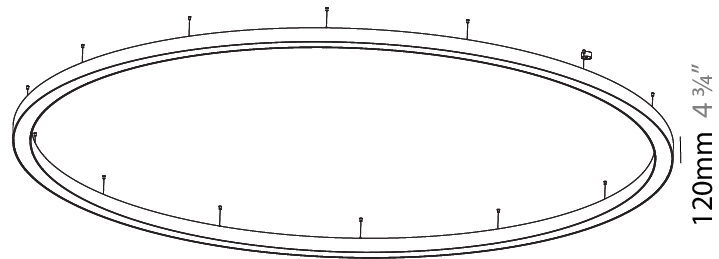

GENERAL

Series: Glorious
Subseries: Glorious
Brand: Prolight
Division: Architectural
Mounting Type: Suspension
Mounting Location: Ceiling
Subcategory: Ambient

PHYSICAL

Shape: Round
Diameter (mm): 5400
Diameter (in): 212 ⁵/₈
Height (mm): 120
Height (in): 4 ³/₄
Max. Overall Height (mm): 2120
Max. Overall Height (in): 83 ⁷/₁₆
Light Distribution: Direct / Indirect
Weight (kg): 71.452
Weight (lbs): 157.19
Diffuser: PMMA - Opal or Micro-Prism
Fixture Finish: [SSR / BKV / CWI / CRY / HAB / UFT / ITA / RUA / FTG / MYG / LOD / PUS / FRO / FUP / KIA / POP / BLS / SPG / MEY / GOH / GUM / CHC / COM / ABZ / JAG / OBR / MOS / ROR](#)
Fixture Material: Aluminum

ELECTRICAL

Lamp Type: LED (Zhaga Standard)
Input Wattage (W): 405
Total Output Wattage (W): 324 / 259.2 (3500K)
Dimming: [Non-Dimming / Phase Dimming (120Vac only) / 0-10V Dimming](#)
Driver Included: Yes
Driver Location: Integrated
Driver Type: Constant Current - 120 / 277Vac
Driver Class: Class 2
Input Voltage (V): 120 - 277
Constant Current (MA): 350 / 800/500 (3500K)

LED

[Color Temperature (°K): 3000 / 3500 / 4000](#)
Max. Delivered Lumen (lm): 25840 / 26754 / 27300 Direct / 19620 / 2031 / 20720 Indirect
CRI: >80 CRI
Efficiency (%): 70
Lamp Life (hrs): 50000

OPTICAL

RATINGS AND CERTIFICATIONS

Certified By: Certified for North American Standards
IP rating: IP20

PROJECT _____
TYPE _____
SPECIFIER _____
QUANTITY _____
DATE _____