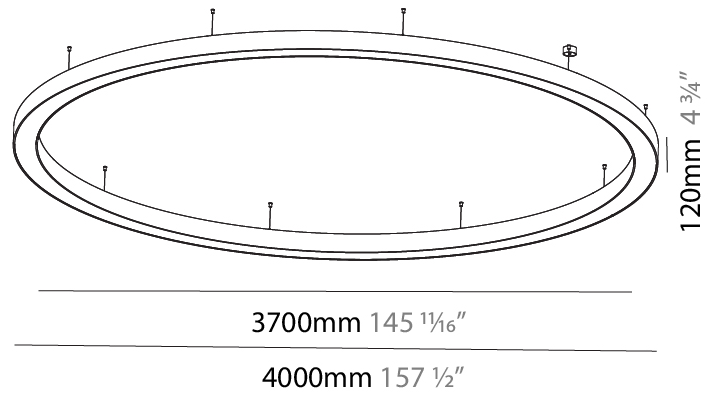

GENERAL

Series: Glorious
Subseries: Glorious
Brand: Prolicht
Division: Architectural
Mounting Type: Suspension
Mounting Location: Ceiling
Subcategory: Ambient

PHYSICAL

Shape: Round
Diameter (mm): 4000
Diameter (in): 157 1/2
Height (mm): 120
Height (in): 4 3/4
Max. Overall Height (mm): 2120
Max. Overall Height (in): 83 7/16
Light Distribution: Direct
Weight (kg): 50.71
Weight (lbs): 111.98
Diffuser: PMMA - Opal or Micro-Prism
Fixture Finish: SSR / BKV / CWI / CRY / HAB / UFT / ITA / RUA / FTG / MYG / LOD / PUS / FRO / FUP / KIA / POP / BLS / SPG / MEY / GOH / GUM / CHC / COM / ABZ / JAG / OBR / MOS / ROR
Fixture Material: Aluminum

ELECTRICAL

Lamp Type: LED (Zhaga Standard)
Input Wattage (W): 200
Total Output Wattage (W): 160 / 128 (3500K)
Dimming: Non-Dimming / Phase Dimming (120Vac only) / 0-10V Dimming
Driver Included: Yes
Driver Location: Integrated
Driver Type: Constant Current
Driver Class: Class 2
Input Voltage (V): 120 - 277
Constant Current (mA): 350 / 1000 (3500K)

LED

Color Temperature (°K): 3000 / 3500 / 4000
Max. Delivered Lumen (lm): 18460 / 19110 / 19500
CRI: >80 CRI
Efficiency (%): 0.65
Lamp Life (hrs): 50000

OPTICAL

RATINGS AND CERTIFICATIONS

Certified By: Certified for North American Standards
IP rating: IP20

PROJECT	_____
TYPE	_____
SPECIFIER	_____
QUANTITY	_____
DATE	_____