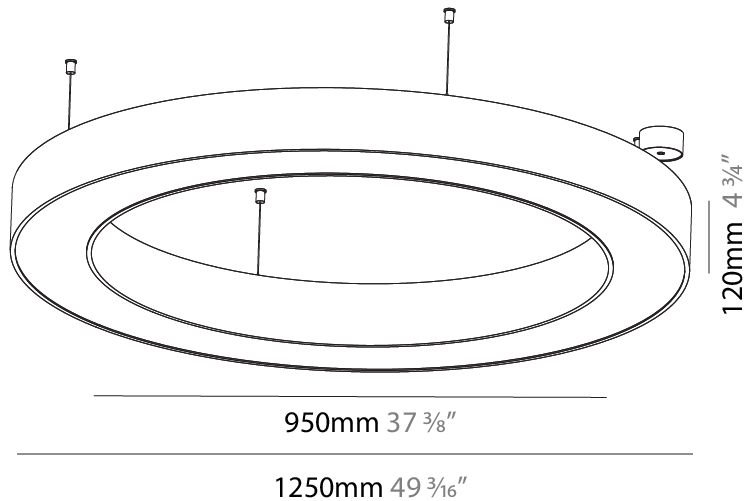

GENERAL

Series: Glorious
Subseries: Glorious
Brand: Prolight
Division: Architectural
Mounting Type: Suspension
Mounting Location: Ceiling
Subcategory: Ambient

PHYSICAL

Shape: Round
Diameter (mm): 1250
Diameter (in): 49 ³/₁₆
Height (mm): 120
Height (in): 4 ³/₄
Max. Overall Height (mm): 2120
Max. Overall Height (in): 83 ⁷/₁₆
Light Distribution: Direct
Weight (kg): 12.847
Weight (lbs): 28.26
Diffuser: [PMMA - Opal or Micro-Prism](#)
Fixture Finish: [SSR / BKV / CWI / CRY / HAB / UFT / ITA / RUA / FTG / MYG / LOD / PUS / FRO / FUP / KIA / POP / BLS / SPG / MEY / GOH / GUM / CHC / COM / ABZ / JAG / OBR / MOS / ROR](#)
Fixture Material: Aluminum

ELECTRICAL

Lamp Type: LED (Zhaga Standard)
Input Wattage (W): 60
Total Output Wattage (W): 48 / 38.4 (3500K)
Dimming: [Non-Dimming / Phase Dimming (120Vac only) / 0-10V Dimming](#)
Driver Included: Yes
Driver Location: Integrated
Driver Type: Constant Current
Driver Class: Class 2
Input Voltage (V): 120 - 277
Constant Current (MA): 350 / 1200 (3500K)

LED

Color Temperature (°K): [3000 / 3500 / 4000](#)
Max. Delivered Lumen (lm): 5540 / 5733 / 5850
CRI: >80 CRI
Efficiency (%): 0.65
Lamp Life (hrs): 50000

OPTICAL

RATINGS AND CERTIFICATIONS

Certified By: Certified for North American Standards
IP rating: IP20